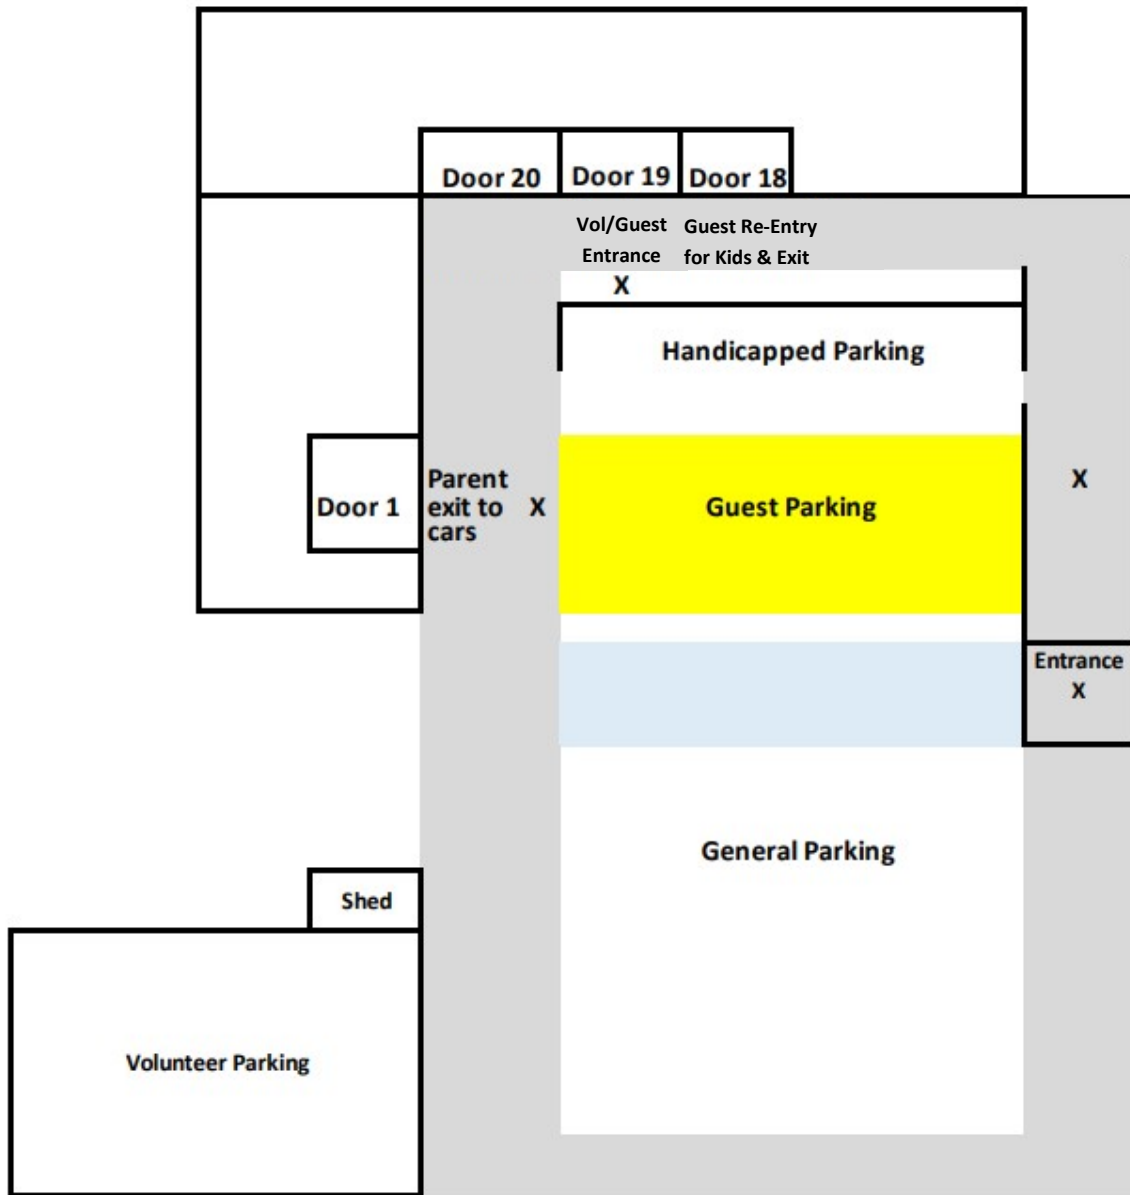

*Full length black tablecloths **Stretchy

GIFTMART Set-Up

Volunteer Hospitality

M104

Round tablecloths

 Coat Racks x 3

 8' x 2 w/tablecloths

 1 x disposable trash

GIFTMART Set-Up

Parking Lot

X = parking team position