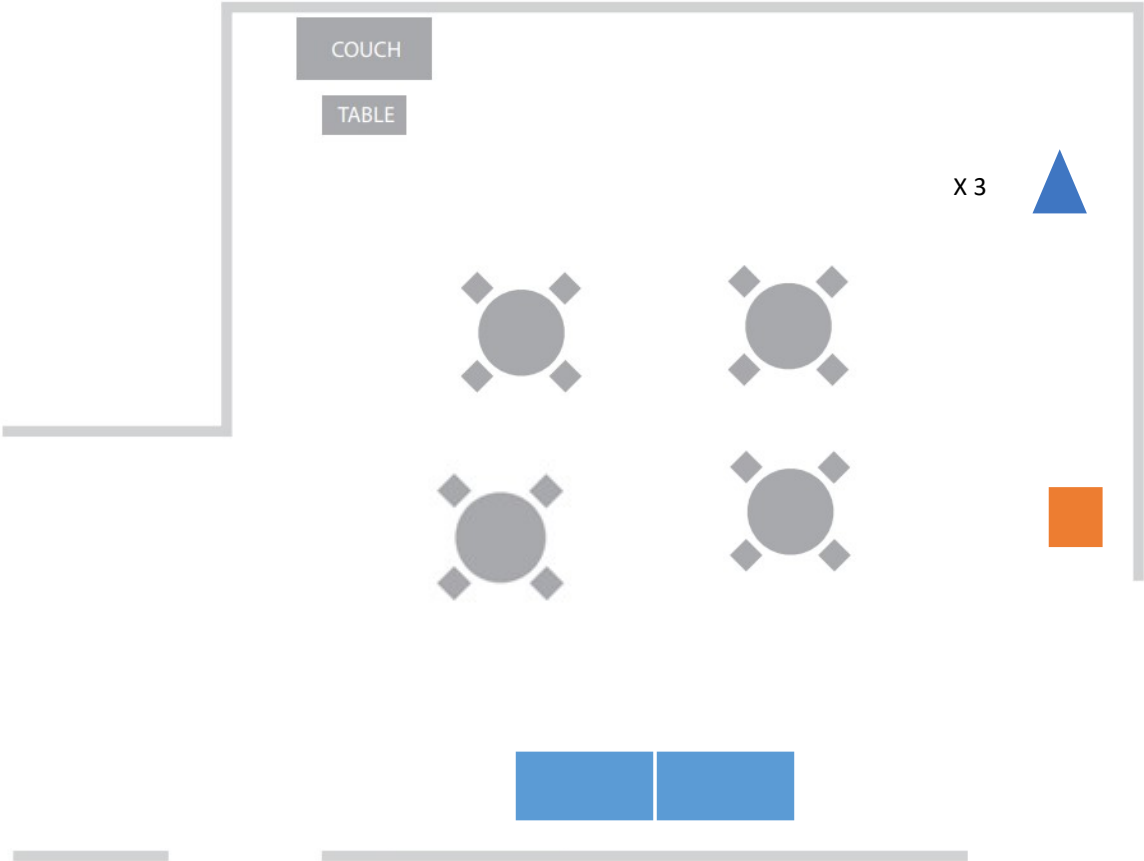

*Full length black tablecloths **Stretchy

GIFTMART Set-Up

Volunteer Hospitality

M104

Round tablecloths

 Coat Racks x 3

 8' x 2 w/tablecloths

 1 x disposable trash

GIFTMART Set-Up

Parking Lot

X = parking team position